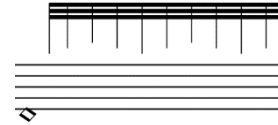

General abbreviation

Close embouchure

Open embouchure

Half-air, half-tone

Lip pizzicato

Inhale

Exhale

whistle-tone